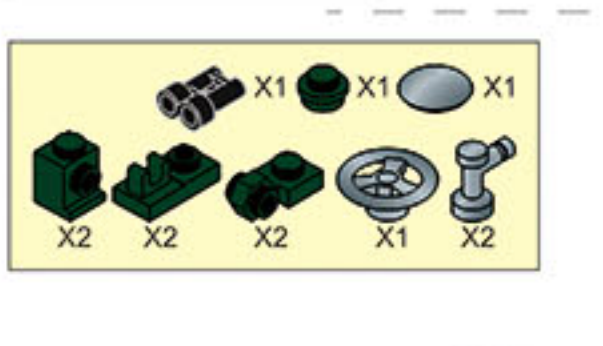

COLOUR

WARNING:
CHOKING HAZARD - Small parts.
Not for children under 3 years.

COLOUR	1	2	3	4
Red	1	1	1	1
Green	2	2	2	2
White	1	1	1	1
Yellow	1	1	1	1

WARNING:
CHOKING HAZARD - Small parts.
Not for children under 3 years.

WARNING:
CHOKING HAZARD - Small parts.
Not for children under 3 years.