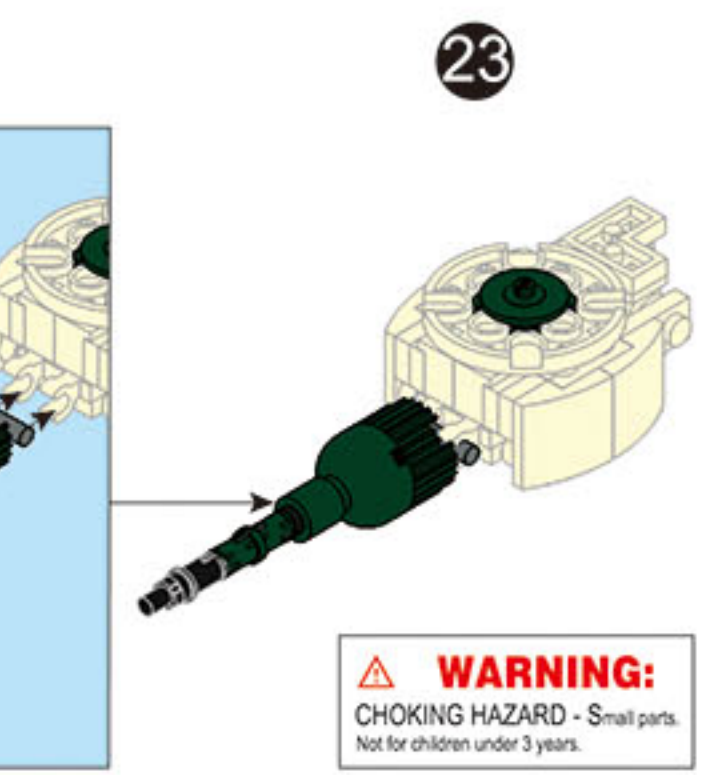

COLOUR

WARNING:
CHOKING HAZARD - Small parts.
Not for children under 3 years.

COLOUR	1	2	3	4
Red	1	1	1	1
Green	2	2	2	2
White	1	1	1	1
Yellow	1	1	1	1

WARNING:
CHOKING HAZARD - Small parts.
Not for children under 3 years.

WARNING:
CHOKING HAZARD - Small parts.
Not for children under 3 years.