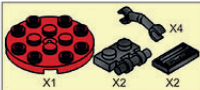

62
PCS

M38 - B0731E

COLOUR

1

2

3

X1

4

X1

X1

X4

X2

5

X1

X2

X2

6

X1

X1

X1

7