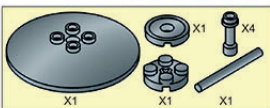

62
PCS

M38 - B0731E

COLOUR

1

2

3

X1

4

X1

X1

X4

X2

5

X1

X2

X2

6

X1

X1

X1

7