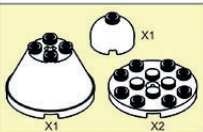

62
PCS

M38 - B0731E

COLOUR

1

2

3

X1

4

X1

X1

X4

X2

5

X1

X2

X2

6

X1

X1

X1

7