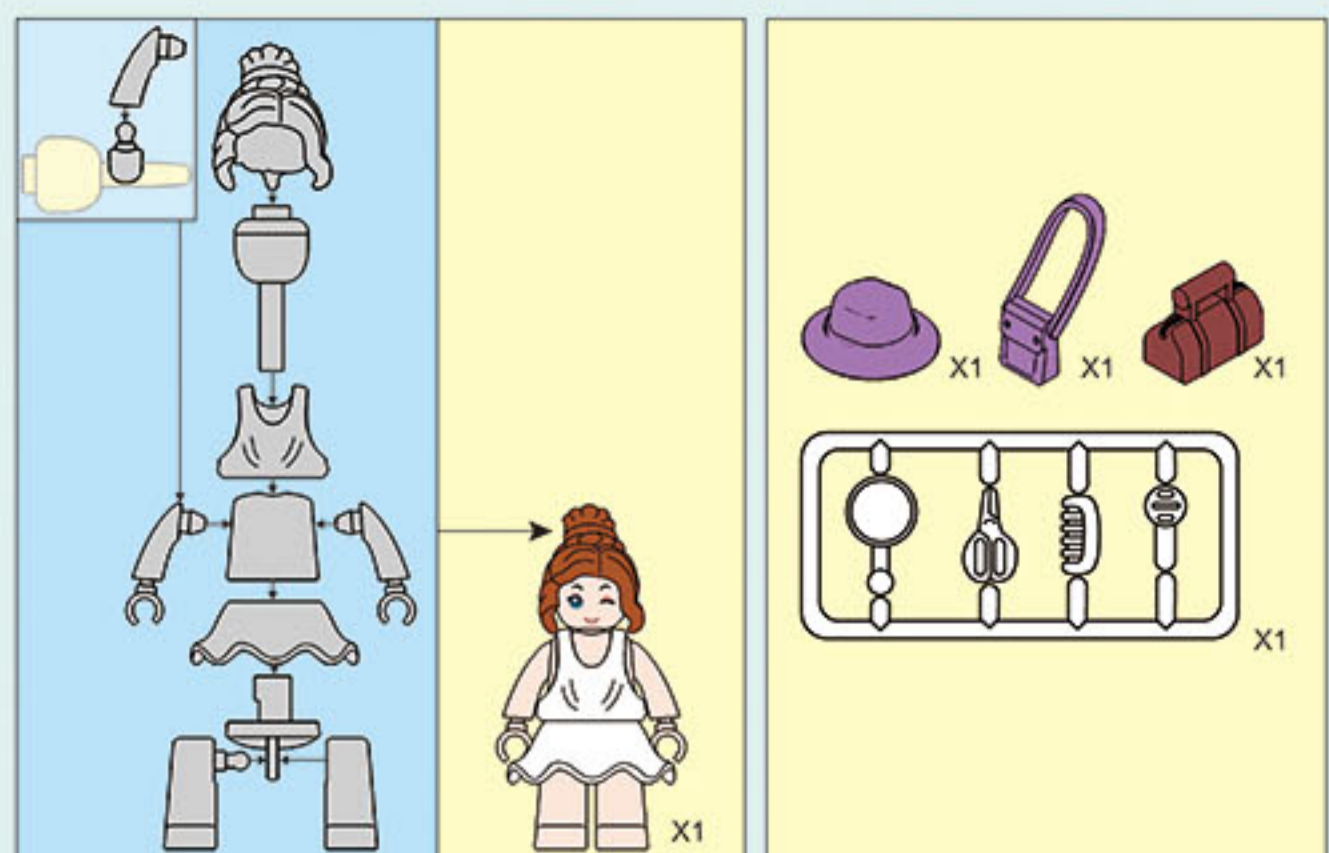

111
PCS

M38-B0757E

COLOUR

1

2

4

5

3

10

WARNING:
CHOKING HAZARD - Small parts.
Not for children under 3 years.