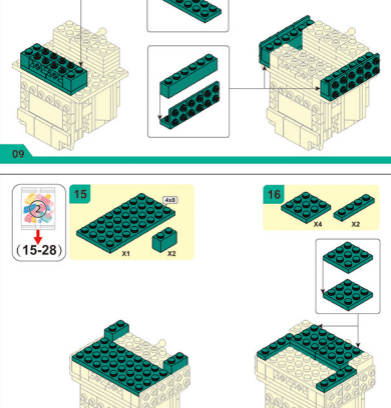

PLEYERID

CREATIVE LIFE BRICKS

IMAGINATION OF UNIVERSE

Navigation icons: back, forward, search, and other controls.

1-14	15-28	29-50	51-76	77-93
94-105	106-125	126-140	141-154	155-171
172-188	189-201			

99

100

101

102

103

104

105

106

107

108