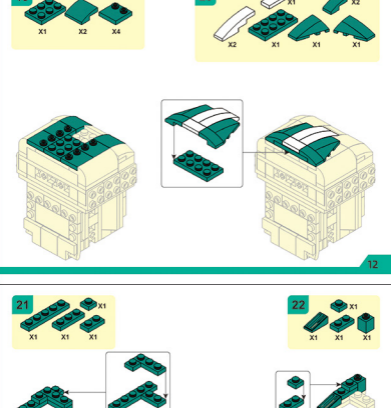

PLEYERID

CREATIVE LIFE BRICKS

IMAGINATION OF UNIVERSE

Navigation icons: back, forward, search, and other controls.

1-14	15-28	29-50	51-76	77-93
94-105	106-125	126-140	141-154	155-171
172-188	189-201			

99

100

101

102

103

104

105

106

107

108