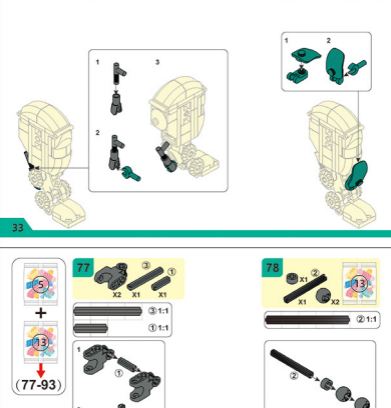

PLEYERID

CREATIVE LIFE BRICKS

IMAGINATION OF UNIVERSE

Navigation icons: back, forward, search, and other controls.

1-14	15-28	29-50	51-76	77-93
94-105	106-125	126-140	141-154	155-171
172-188	189-201			

99

100

101

102

103

104

105

106

107

108