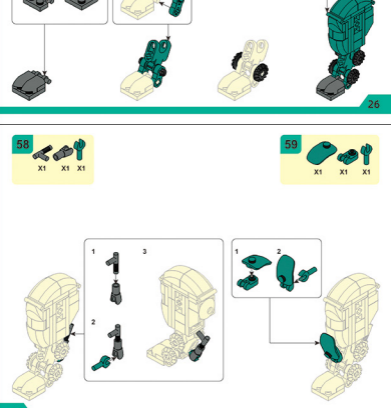

PLEYERID

CREATIVE LIFE BRICKS

IMAGINATION OF UNIVERSE

Navigation icons: back, forward, search, and other controls.

1-14	15-28	29-50	51-76	77-93
94-105	106-125	126-140	141-154	155-171
172-188	189-201			

99

100

101

102

103

104

105

106

107

108