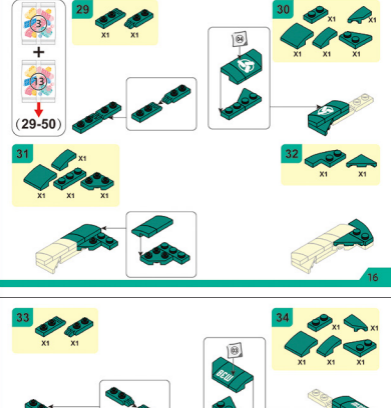

PLEYERID

CREATIVE LIFE BRICKS

IMAGINATION OF UNIVERSE

Navigation icons: back, forward, search, and other controls.

1-14	15-28	29-50	51-76	77-93
94-105	106-125	126-140	141-154	155-171
172-188	189-201			

99

100

101

102

103

104

105

106

107

108