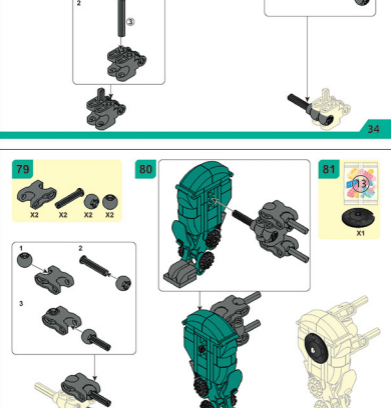

PLEYERID

CREATIVE LIFE BRICKS

IMAGINATION OF UNIVERSE

Navigation icons: back, forward, search, and other controls.

1-14	15-28	29-50	51-76	77-93
94-105	106-125	126-140	141-154	155-171
172-188	189-201			

99

100