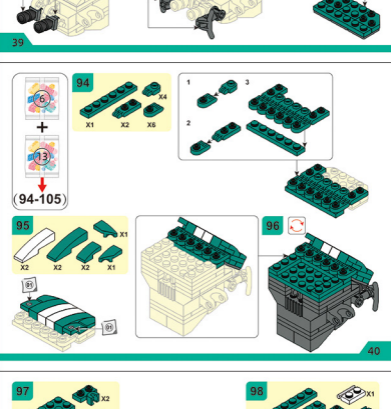

PLEYERID

CREATIVE LIFE BRICKS

IMAGINATION OF UNIVERSE

Navigation icons: back, forward, search, and other controls.

1-14	15-28	29-50	51-76	77-93
94-105	106-125	126-140	141-154	155-171
172-188	189-201			

99

100

101

102

103

104

105

106

107

108