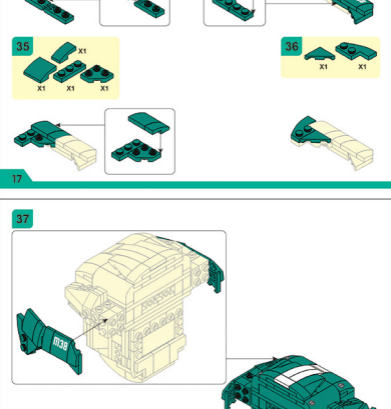

PLEYERID

CREATIVE LIFE BRICKS

IMAGINATION OF UNIVERSE

Navigation icons: back, forward, search, and other controls.

1-14	15-28	29-50	51-76	77-93
94-105	106-125	126-140	141-154	155-171
172-188	189-201			

99

100

101

102

103

104

105

106

107

108