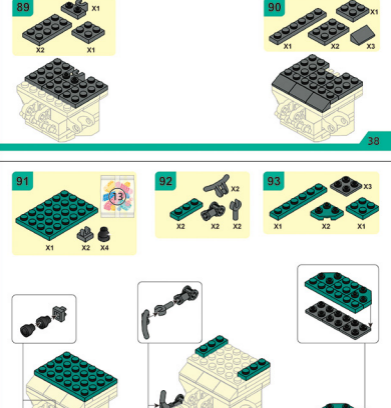

PLEYERID

CREATIVE LIFE BRICKS

IMAGINATION OF UNIVERSE

Navigation icons: back, forward, search, and other controls.

1-14	15-28	29-50	51-76	77-93
94-105	106-125	126-140	141-154	155-171
172-188	189-201			

99

100

101

102

103

104

105

106

107

108