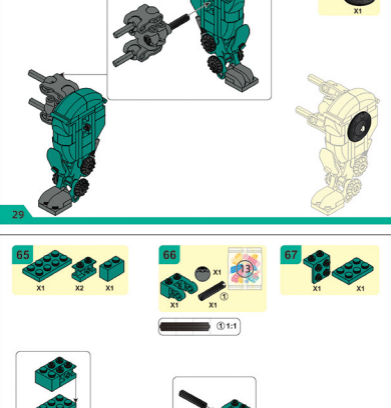

PLEYERID

CREATIVE LIFE BRICKS

IMAGINATION OF UNIVERSE

Navigation icons: back, forward, search, and other controls.

1-14	15-28	29-50	51-76	77-93
94-105	106-125	126-140	141-154	155-171
172-188	189-201			

99

100