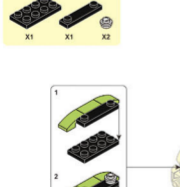

Sluban

BOOK M38 - B1205C

M11 1 / 40

78°

Scan me, Read Story QR code and multilingual text

01 Assembly step 1: Minifigure

02 Assembly step 2: Base plate

03 Assembly step 3: Axle assembly

04 Assembly step 4: Motor assembly

05 Assembly step 5: Side panel

06 Assembly step 6: Wheel assembly

07 Assembly step 7: Side panel

08 Assembly step 8: Side panel

09 Assembly step 9: Side panel

10 Assembly step 10: Side panel

11 Assembly step 11: Side panel

12 Assembly step 12: Motor

13 Assembly step 13: Motor

14 Assembly step 14: Motor

15 Assembly step 15: Motor

16 Assembly step 16: Motor

17 Assembly step 17: Motor

M11